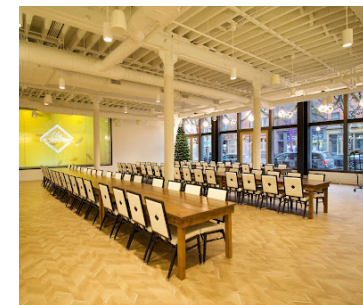

THE DESENBERG

The Desenberg blends historic charm with modern design, featuring exposed beams, floor-to-ceiling windows, and customizable lighting. With a projection system and professional sound, it's perfect for corporate events and social gatherings.

CONTACT RADISSON CATERING TO BOOK YOUR EVENT
sales@radissonkz.com